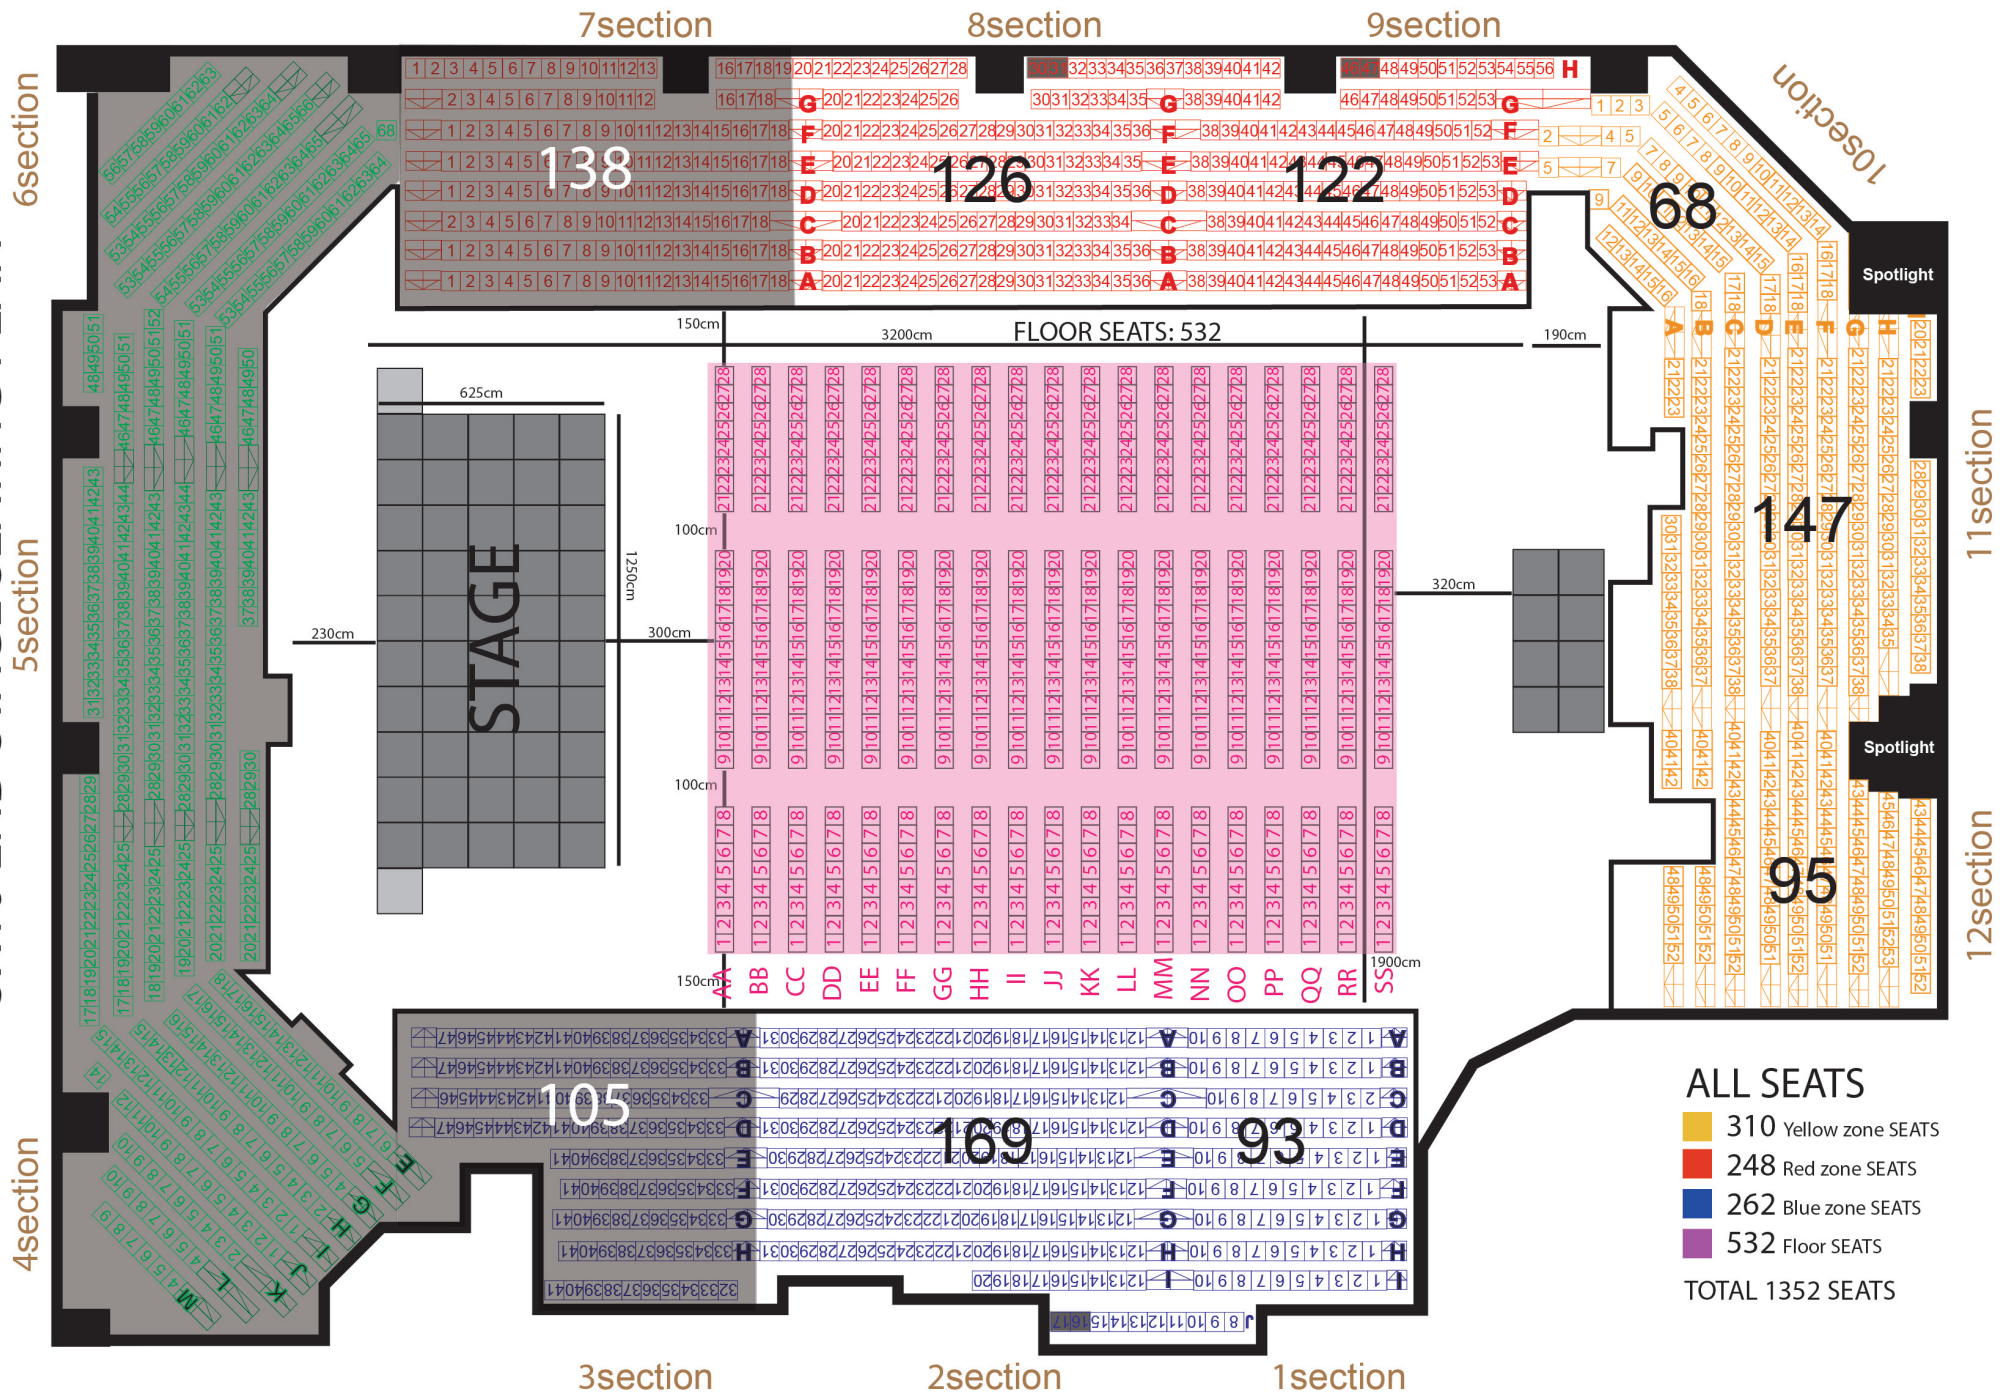

5X10 END STAGE SEATING PLAN

- ALL SEATS**
- 310 Yellow zone SEATS
 - 248 Red zone SEATS
 - 262 Blue zone SEATS
 - 532 Floor SEATS
- TOTAL 1352 SEATS**