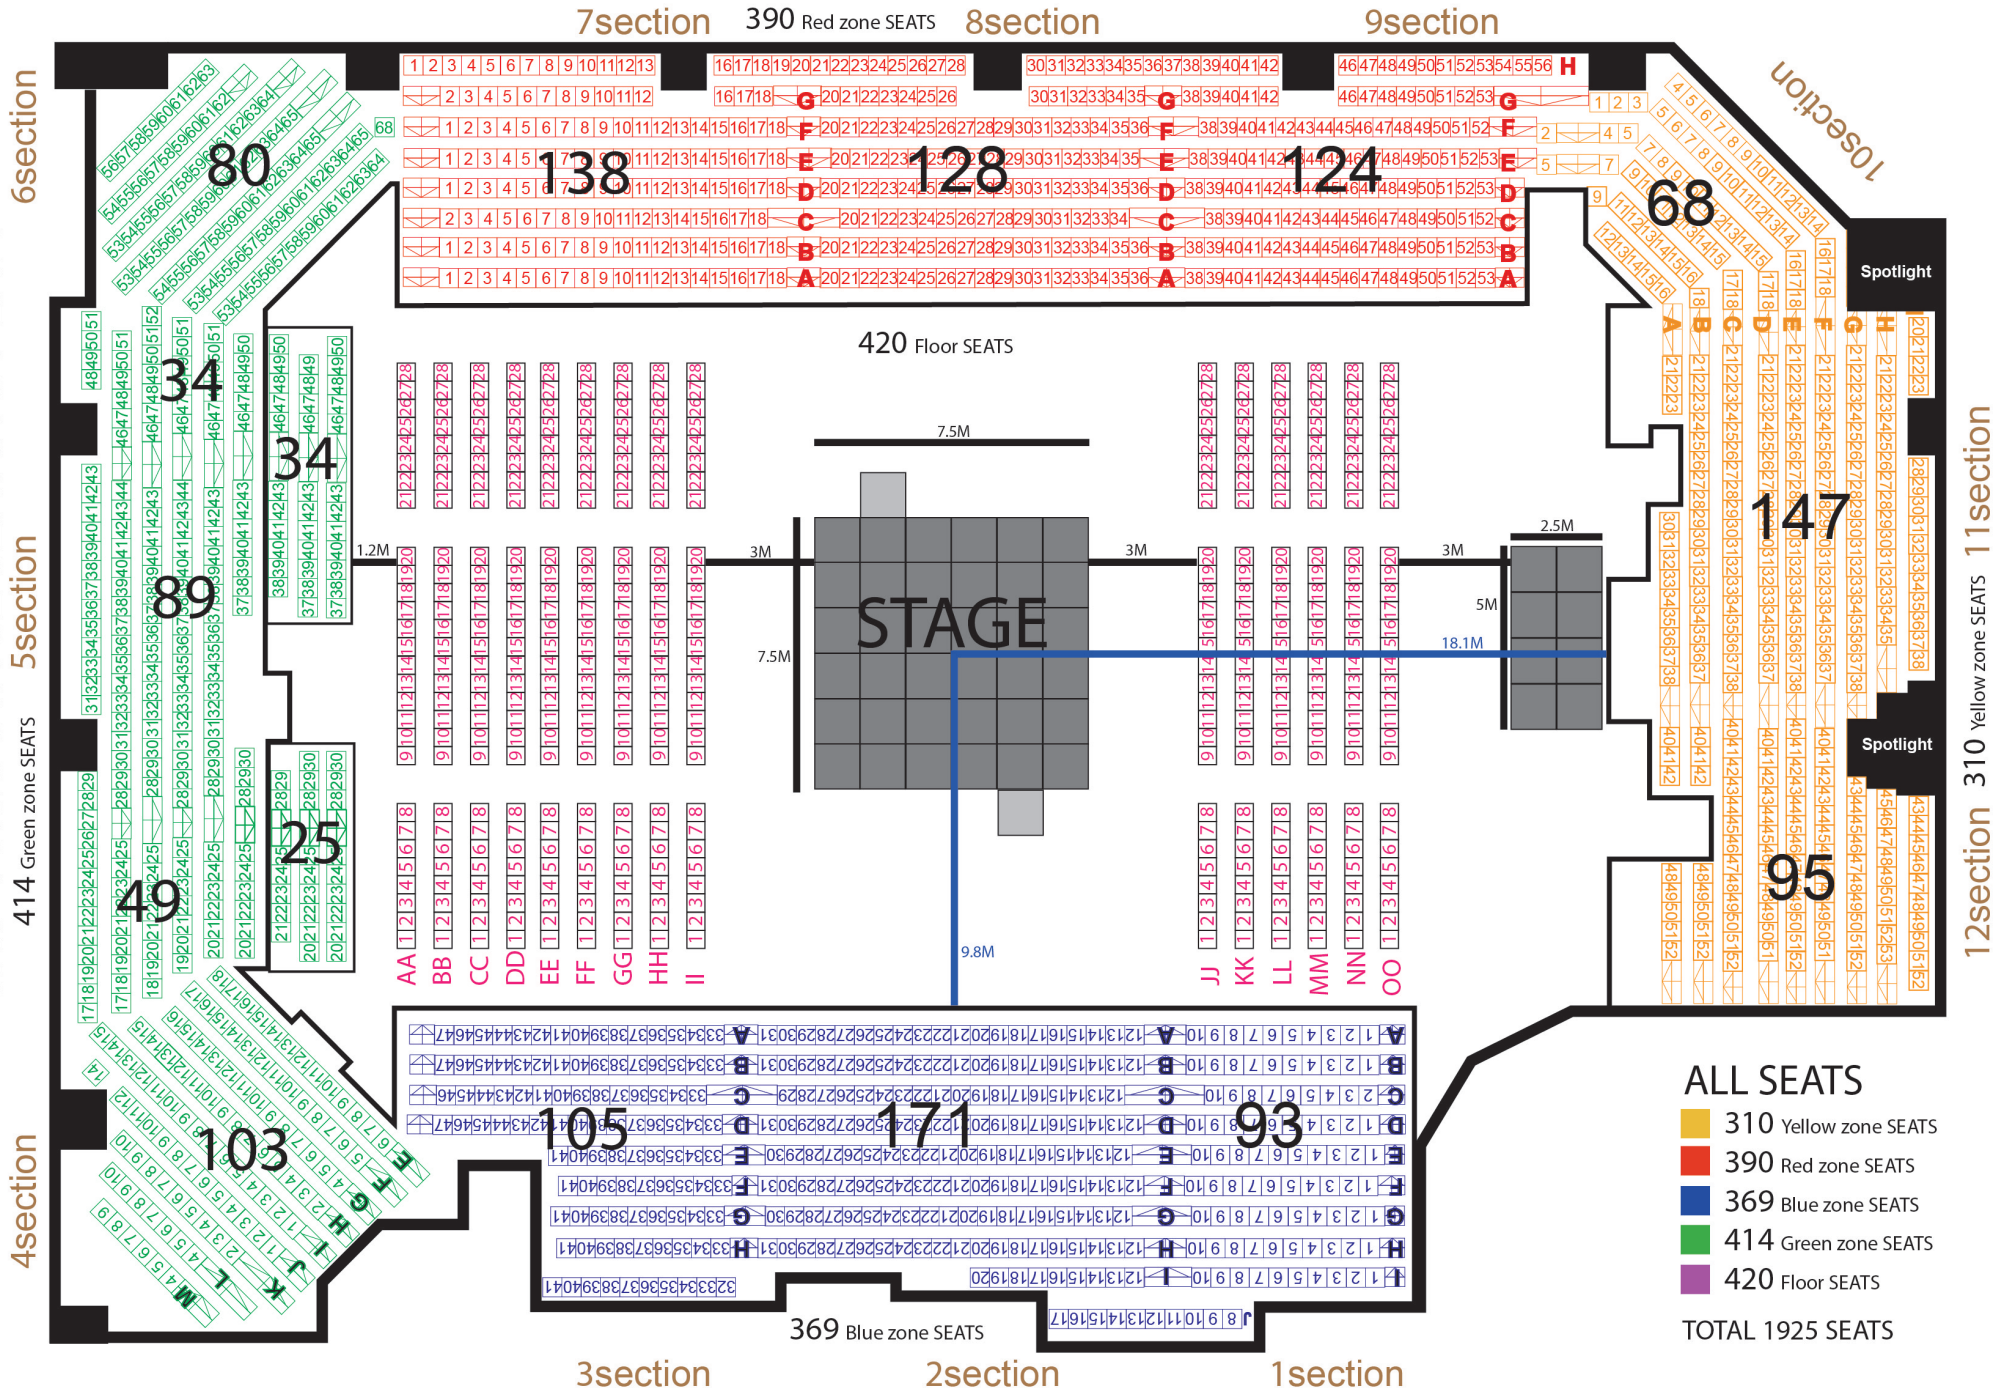

6X6 4 side STAGE SEATING PLAN

- ALL SEATS**
- 310 Yellow zone SEATS
 - 390 Red zone SEATS
 - 369 Blue zone SEATS
 - 414 Green zone SEATS
 - 420 Floor SEATS
- TOTAL 1925 SEATS**